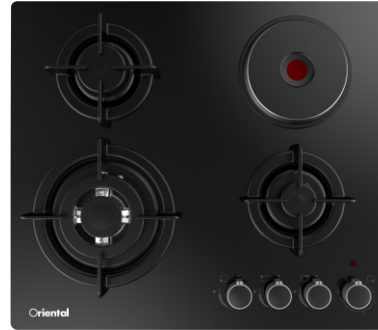

— Oriental

Oriental - Hob

Full fire power, cook unlimited delicacy
cook multiple dishes.

Oriental - Hobs Ranges

Oriental - Electric & Gas Hobs

A combination of GAS Burner and Hot Plate gives you unstoppable Cooking

HBA60W450D (60 CM)

Total Burners	4
Burner Power	1 x WOK Burner 3.5 kw 1 x Semi-Rapid Burner 1.75 Kw, 1 x Auxilliary burner 1.0kW, 1x Electric burner 1.0kW
Location of control panel	Hob front
Basic surface material	Hard Glass
Color of surface	Black Tempered Glass
Current	5A
Voltage	220-240 V
Frequency	50 ~ 60 Hz
Gas type	NG,LPG
Plug type	With plug

Oriental - Gas Hobs

S38615 (90 CM)

Construction type :	Built-in
Total Burners	3
Burner Power	2 x WOK Burner 5.0 kw 1 x Semi-Rapid Burner 1.75 Kw
Location of control panel :	Hob front
Basic surface material :	Hard Glass
Color of surface :	Black Tempered Glass
Length electrical supply cord	150 cm
Gas connection rating	11750 W
Current	5A
Voltage	220-240 V
Frequency	50 ~ 60 Hz
Gas type :	NG,LPG

EWPF39G (90 CM)

Total Burners	3
Burner Power	2 x WOK Burner 4.0 kw 1 x Semi-Rapid Burner 1.75 Kw
Location of control panel :	Hob front
Basic surface material :	Hard Glass
Color of surface :	Black Tempered Glass
Current	5A
Voltage	220-240 V
Frequency	50 ~ 60 Hz
Gas type :	NG,LPG
Plug type :	With plug