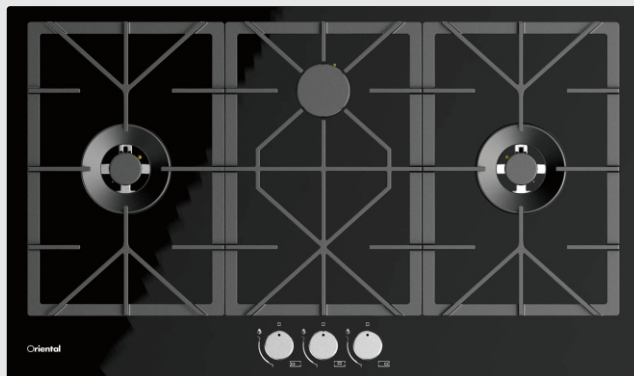

World Top Quality Italian Sabaf Burner With Blue Flame Most Reliable Spanish Flame Failure Device

Oriental - Gas Hobs

EWPF39G (90 CM)

Total Burners	3
Burner Power	2 x WOK Burner 4.0 kw 1 x Semi-Rapid Burner 1.75 Kw
Location of control panel :	Hob front
Basic surface material :	Hard Glass
Color of surface :	Black Tempered Glass
Current	5A
Voltage	220-240 V
Frequency	50 ~ 60 Hz
Gas type :	NG,LPG
Plug type :	With plug