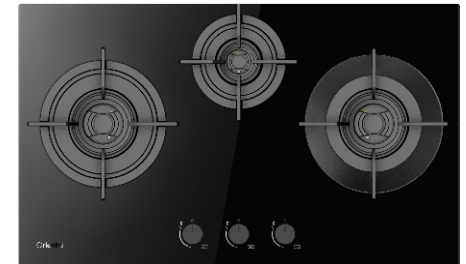

— Oriental

Oriental - Hob

Full fire power, cook unlimited delicacy
cook multiple dishes.

Oriental - Hobs Ranges

Oriental - Electric & Gas Hobs

A combination of GAS Burner and Hot Plate gives you unstoppable Cooking

HBA60W450D (60 CM)

Total Burners	4
Burner Power	1 x WOK Burner 3.5 kw 1 x Semi-Rapid Burner 1.75 Kw, 1 x Auxilliary burner 1.0kW, 1x Electric burner 1.0kW
Location of control panel	Hob front
Basic surface material	Hard Glass
Color of surface	Black Tempered Glass
Current	5A
Voltage	220-240 V
Frequency	50 ~ 60 Hz
Gas type	NG,LPG
Plug type	With plug

Oriental - Gas Hobs

S38615 (90 CM)

Construction type :	Built-in
Total Burners	3
Burner Power	2 x WOK Burner 5.0 kw 1 x Semi-Rapid Burner 1.75 Kw
Location of control panel :	Hob front
Basic surface material :	Hard Glass
Color of surface :	Black Tempered Glass
Length electrical supply cord	150 cm
Gas connection rating	11750 W
Current	5A
Voltage	220-240 V
Frequency	50 ~ 60 Hz
Gas type :	NG,LPG

Oriental - Gas Hobs

EWPF39S (90 CM)

Total Burners	3
Burner Power	2 x WOK Burner 4.0 kw 1 x Semi-Rapid Burner 1.75 Kw
Location of control panel :	Hob front
Basic surface material :	Stainless Steel
Color of surface :	Stainless Steel
Current	5A
Voltage	220-240 V
Frequency	50 ~ 60 Hz
Gas type :	NG,LPG
Plug type :	With plug