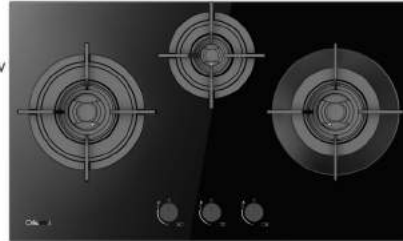

Oriental - Gas Hobs

S38615 (90 CM)

Construction type :	Built-in
Total Burners	3
Burner Power	2 x WOK Burner 5.0 kw 1 x Semi-Rapid Burner 1.75 Kw
Location of control panel :	Hob front
Basic surface material :	Hard Glass
Color of surface :	Black Tempered Glass
Length electrical supply cord	150 cm
Gas connection rating	11750 W
Current	5A
Voltage	220-240 V
Frequency	50 ~ 60 Hz
Gas type :	NG,LPG