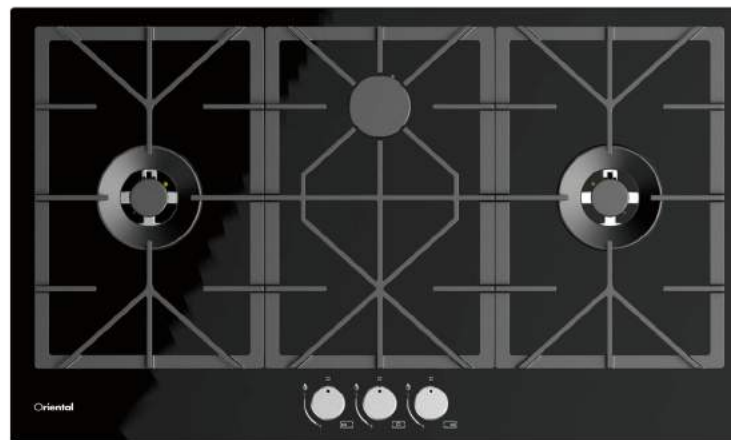

## Oriental - Gas Hobs

EWPF39G (90 CM)

Total Burners	3
Burner Power	2 x WOK Burner 4.0 kw 1 x Semi-Rapid Burner 1.75 Kw
Location of control panel :	Hob front
Basic surface material :	Hard Glass
Color of surface :	Black Tempered Glass
Current	5A
Voltage	220-240 V
Frequency	50 ~ 60 Hz
Gas type :	NG,LPG
Plug type :	With plug